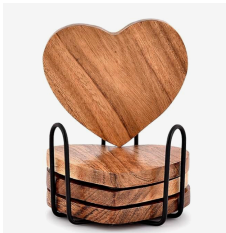

## Home Decor

Item No.: Article 1 | Manufacturer: | Weight: 10,- Kg

**12,60 GBP**

plus 20% VAT plus Shipping

 Delivery time 1-2 Days \*\*

 6 Piece in stock

Browse a range of decor to suit your interiors, from industrial accents and abstract shapes,

to quirky ornaments and modern homewares.